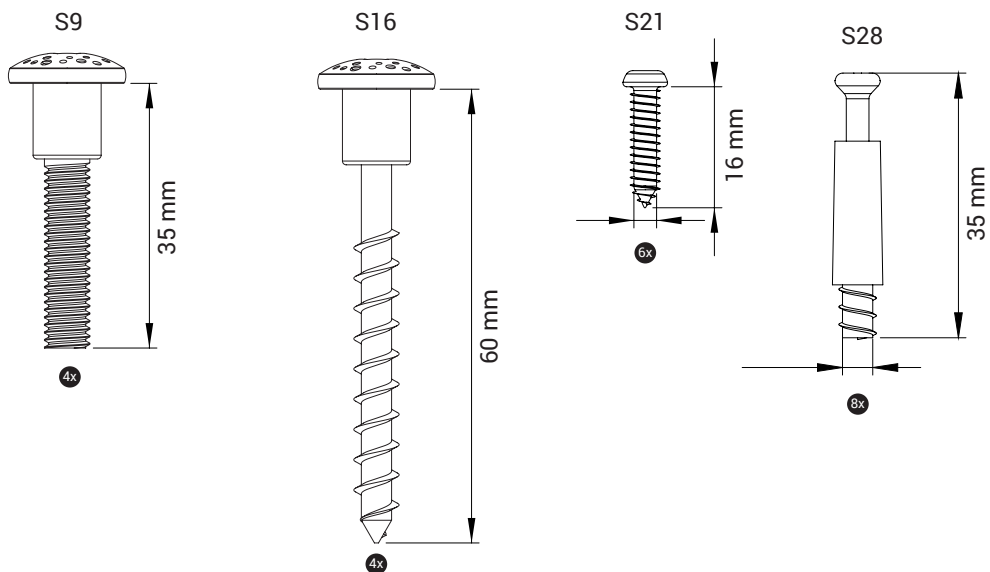

### Interactive | Delta 17 inch

Article no.	Frame colour	Colour code	Size HxWxD	Mounting	Age	 KG	
IN100170	White	RAL 9003	70x45x9 cm	wallmount	2 - 12 years	9,5 KG	MDF,Steel,Stainless steel
IN100172	Blue	PMS 543C	70x45x9 cm	wallmount	2 - 12 years	9,5 KG	MDF,Steel,Stainless steel

**IKC | HQ ASIA**  
Shanghai | China  
+86 (0) 21 6506 1232  
sales.cn@ikcplay.com  
www.ikcplay.com.cn

Elements

Required tools

Drill

Screws

1. Install the frame

If the product is already assembled, skip to next page