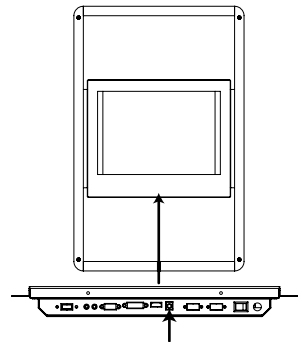

### Power requirements

12V DC

Two possible ways to mount the product to the wall.

(1) Power socket within frame. (2) Power socket outside frame.

Touch

Non-Touch

### 3. Mount Delta to wall

For optimum play comfort, we recommend to mount the product 400mm from the ground