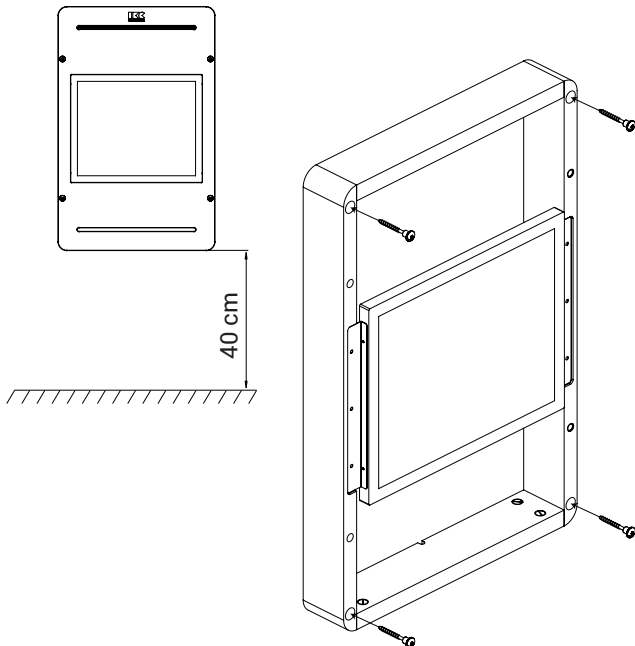

### Power requirements

12V DC

Two possible ways to mount the product to the wall.

(1) Power socket within frame. (2) Power socket outside frame.

Touch

Non-Touch

### 3. Mount Delta to wall

For optimum play comfort, we recommend to mount the product 400mm from the ground