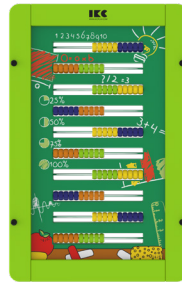

● Playable on one side