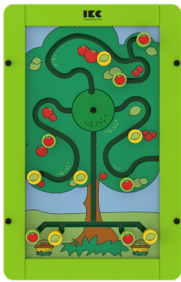

● Playable on one side