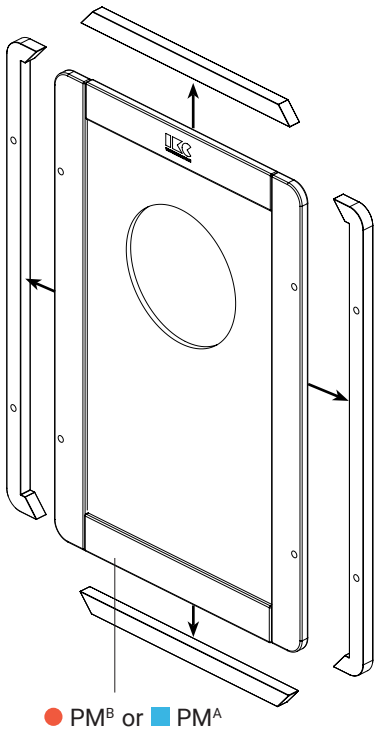

8.1 Remove the slats ● PM^B ■ PM^A

To put a playmodule on a fence (FP^B), you should remove these slats.