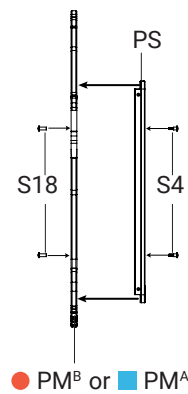

S19

Play Module ■ PM^A ● PM^B

All the play modules need to be mounted 40 cm above the ground. This is for the optimum play comfort.

1.1 Play Module

Required tools

2.1 Play Module with FM Frame ● PM^B

To put a playmodule on a FM frame, you should remove these slats.

2.2 Play Module install FM Frame ● PM^B

3.1 Play module ■ PM^A ● PM^B

To put a play module on a playsystem, you should remove these slats.

3.2 Play module on play system

Required tools

● PM^B or ■ PM^A

Play module ■ PM^A ● PM^B

All the play modules needs to be mounted 40 cm above the ground. This is for the optimum play comfort.

4.1 Install play module on play tower

Required tools

5.1 Install FM Frame to play module ● PM^B

To put a playmodule on a FM frame, you should remove these slats.