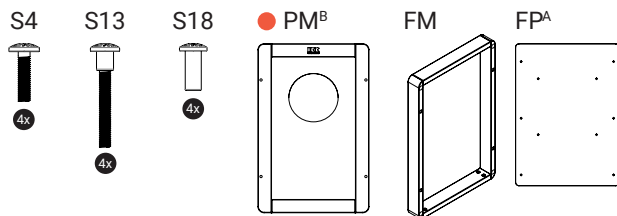

5.2 Install play module with FM frame on play tower

Required tools

Play module ■ PM^A ● PM^B

All the play modules needs to be mounted 40 cm above the ground. This is for the optimum play comfort.

6.1 Install play module on fence

Required tools

7.1 Install FM Frame to play module ● PM^B

To put a playmodule on a FM frame, you should remove these slats.

7.2 Install play module with FM frame on fence

Required tools

8.1 Remove the slats ● PM^B ■ PM^A