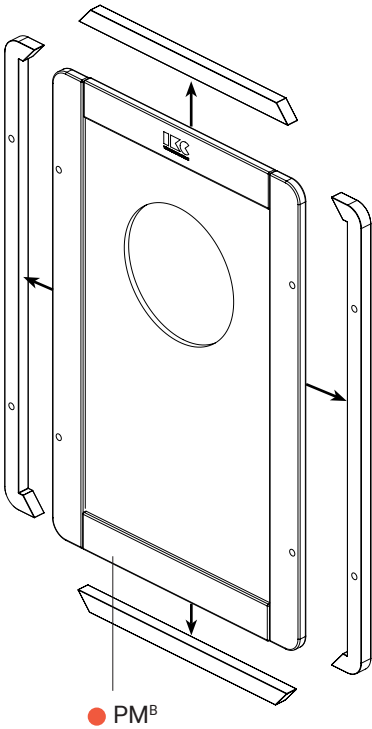

S19

Play Module ■ PM^A ● PM^B

All the play modules need to be mounted 40 cm above the ground. This is for the optimum play comfort.

1.1 Play Module

Required tools

2.1 Play Module with FM Frame ● PM^B

To put a playmodule on a FM frame, you should remove these slats.