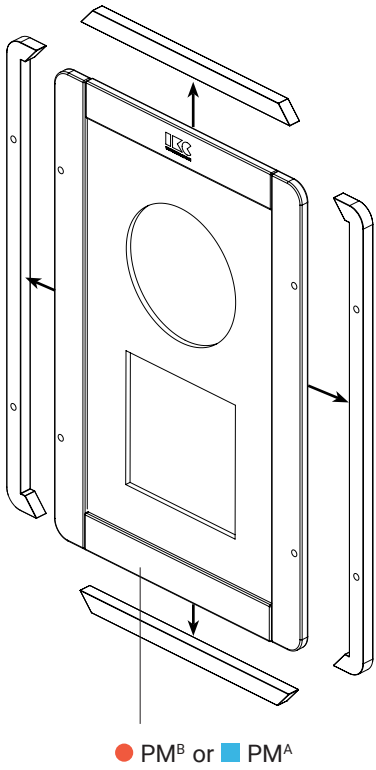

3.1 Play module ■ PM^A ● PM^B

To put a play module on a playsystem, you should remove these slats.