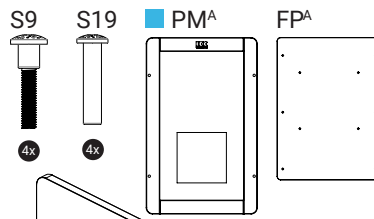

2.2 Play Module install FM Frame ● PM^B

3.1 Play module ■ PM^A ● PM^B

To put a play module on a playsystem, you should remove these slats.

3.2 Play module on play system

Required tools

● PM^B or ■ PM^A

Play module ■ PM^A ● PM^B

All the play modules needs to be mounted 40 cm above the ground. This is for the optimum play comfort.

4.1 Install play module on play tower

Required tools

5.1 Install FM Frame to play module ● PM^B

To put a playmodule on a FM frame, you should remove these slats.

5.2 Install play module with FM frame on play tower

Required tools

Play module ■ PM^A ● PM^B

All the play modules needs to be mounted 40 cm above the ground. This is for the optimum play comfort.

6.1 Install play module on fence

Required tools

7.1 Install FM Frame to play module ● PM^B

To put a playmodule on a FM frame, you should remove these slats.

7.2 Install play module with FM frame on fence

Required tools

8.1 Remove the slats ● PM^B ■ PM^A