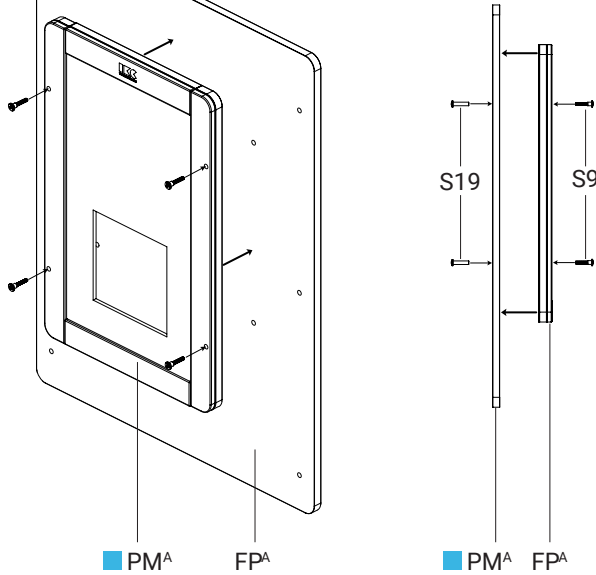

All the play modules needs to be mounted 40 cm above the ground. This is for the optimum play comfort.

4.1 Install play module on play tower

Required tools

5.1 Install FM Frame to play module ● PM^B

To put a playmodule on a FM frame, you should remove these slats.

5.2 Install play module with FM frame on play tower

Required tools

Play module ■ PM^A ● PM^B

All the play modules needs to be mounted 40 cm above the ground. This is for the optimum play comfort.

6.1 Install play module on fence

Required tools

7.1 Install FM Frame to play module ● PM^B

To put a playmodule on a FM frame, you should remove these slats.

7.2 Install play module with FM frame on fence

Required tools

8.1 Remove the slats ● PM^B ■ PM^A