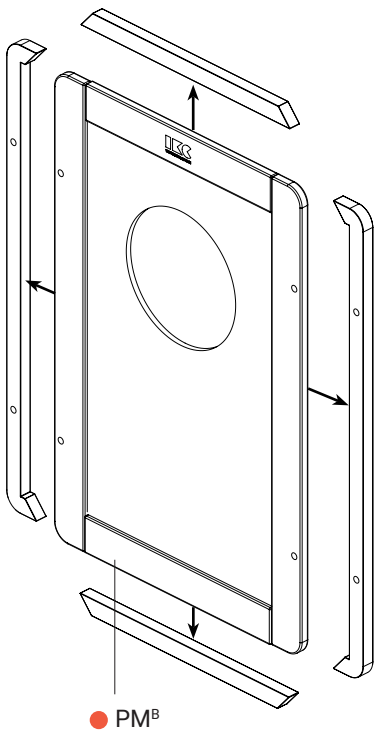

All the play modules needs to be mounted 40 cm above the ground. This is for the optimum play comfort.

4.1 Install play module on play tower

Required tools

5.1 Install FM Frame to play module ● PM^B

To put a playmodule on a FM frame, you should remove these slats.

5.2 Install play module with FM frame on play tower

Required tools

Play module ■ PM^A ● PM^B

All the play modules needs to be mounted 40 cm above the ground. This is for the optimum play comfort.

6.1 Install play module on fence