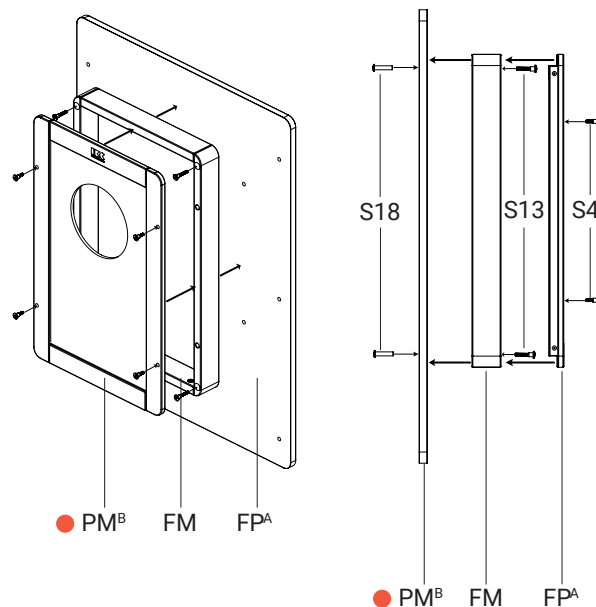

5.2 Install play module with FM frame on play tower

Required tools

Play module ■ PM^A ● PM^B

All the play modules needs to be mounted 40 cm above the ground. This is for the optimum play comfort.

6.1 Install play module on fence

Required tools

7.1 Install FM Frame to play module ● PM^B

To put a playmodule on a FM frame, you should remove these slats.

7.2 Install play module with FM frame on fence

Required tools

8.1 Remove the slats ● PM^B ■ PM^A

To put a playmodule on a fence (FP^B), you should remove these slats.

8.2 Install play module on fence
Required tools