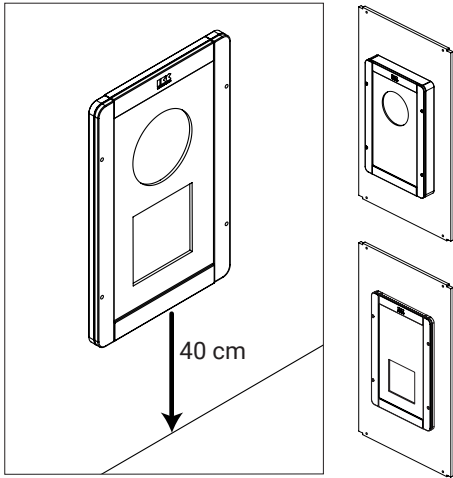

Play module ■ PM^A ● PM^B

All the play modules needs to be mounted 40 cm above the ground. This is for the optimum play comfort.