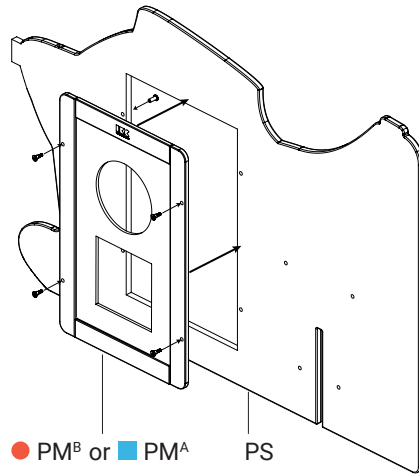

S19

Play Module ■ PM^A ● PM^B

All the play modules need to be mounted 40 cm above the ground. This is for the optimum play comfort.

1.1 Play Module

Required tools

2.1 Play Module with FM Frame ● PM^B

To put a playmodule on a FM frame, you should remove these slats.

2.2 Play Module install FM Frame ● PM^B

3.1 Play module ■ PM^A ● PM^B

To put a play module on a playsystem, you should remove these slats.

3.2 Play module on play system

Required tools

● PM^B or ■ PM^A

Play module ■ PM^A ● PM^B

All the play modules needs to be mounted 40 cm above the ground. This is for the optimum play comfort.

4.1 Install play module on play tower

Required tools

5.1 Install FM Frame to play module ● PM^B

To put a playmodule on a FM frame, you should remove these slats.