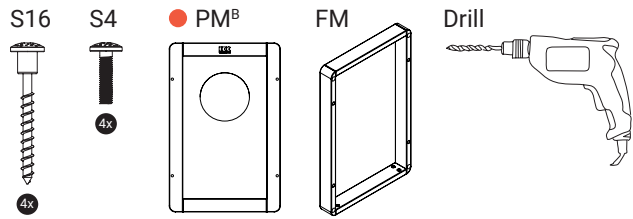

2.2 Play Module install FM Frame ● PM^B