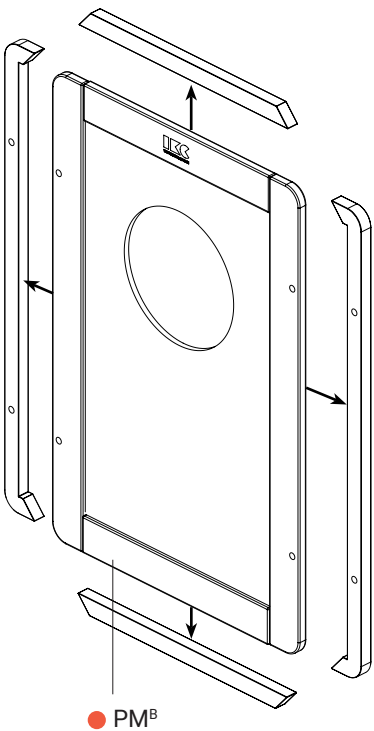

7.1 Install FM Frame to play module ● PM^B

To put a playmodule on a FM frame, you should remove these slats.