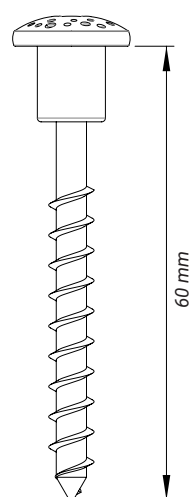

PS

Play system of choice

Screws

S4

S9

S13

S16

S18

S19

Play Module ■ PM^A ● PM^B

All the play modules need to be mounted 40 cm above the ground. This is for the optimum play comfort.

1.1 Play Module

Required tools

2.1 Play Module with FM Frame ● PM^B

To put a playmodule on a FM frame, you should remove these slats.