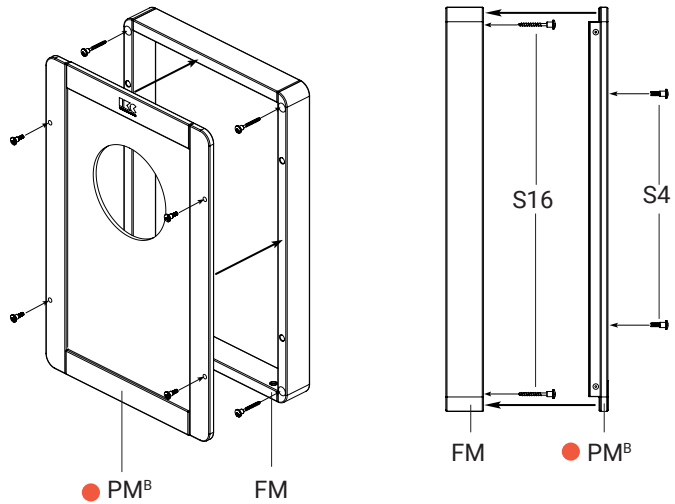

S19

Play Module ■ PM^A ● PM^B

All the play modules need to be mounted 40 cm above the ground. This is for the optimum play comfort.

1.1 Play Module

Required tools

2.1 Play Module with FM Frame ● PM^B

To put a playmodule on a FM frame, you should remove these slats.

2.2 Play Module install FM Frame ● PM^B

3.1 Play module ■ PM^A ● PM^B

To put a play module on a playsystem, you should remove these slats.

3.2 Play module on play system

Required tools

● PM^B or ■ PM^A

Play module ■ PM^A ● PM^B