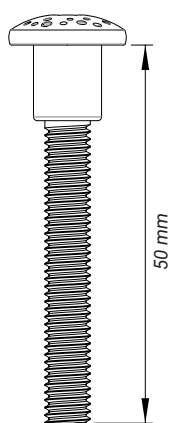

PS

Play system of choice

Screws

S4

S9

S13

S16

S18

S19

Play Module ■ PM^A ● PM^B

All the play modules need to be mounted 40 cm above the ground. This is for the optimum play comfort.

1.1 Play Module

Required tools

2.1 Play Module with FM Frame ● PM^B

To put a playmodule on a FM frame, you should remove these slats.