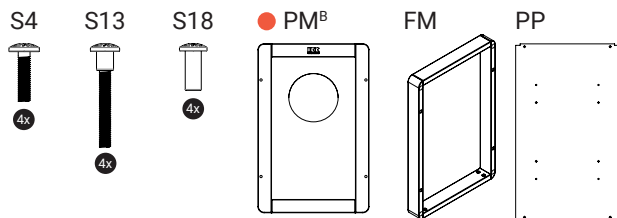

5.2 Install play module with FM frame on play tower

Required tools