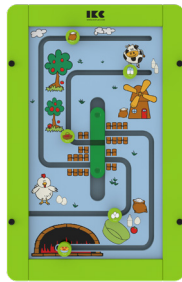

● Playable on one side