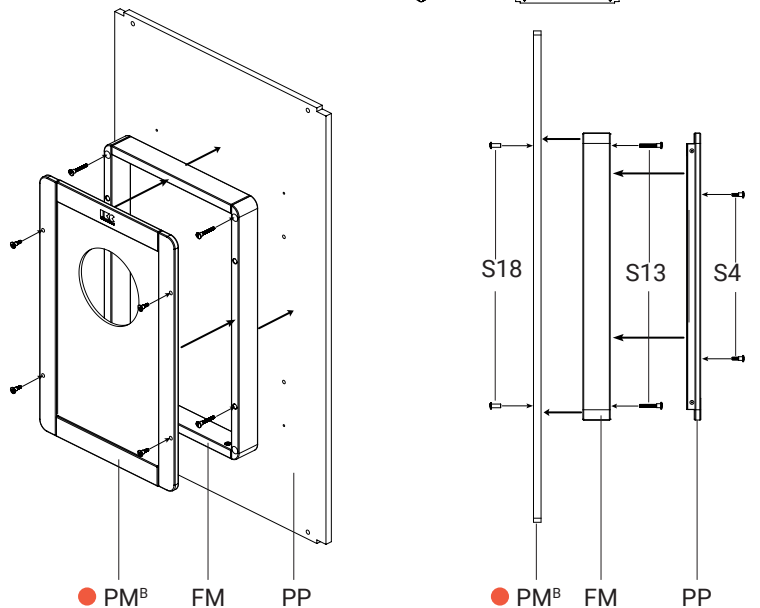

All the play modules needs to be mounted 40 cm above the ground. This is for the optimum play comfort.

4.1 Install play module on play tower

Required tools

5.1 Install FM Frame to play module ● PM^B

To put a playmodule on a FM frame, you should remove these slats.

5.2 Install play module with FM frame on play tower

Required tools

Play module ■ PM^A ● PM^B

All the play modules needs to be mounted 40 cm above the ground. This is for the optimum play comfort.

6.1 Install play module on fence