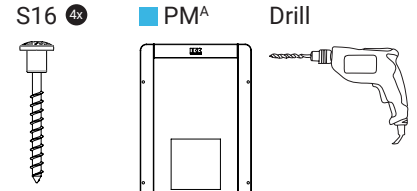

PS

Play system of choice

Screws

S4

S9

S13

S16

S18

S19

Play Module ■ PM^A ● PM^B

All the play modules need to be mounted 40 cm above the ground. This is for the optimum play comfort.

1.1 Play Module

Required tools

2.1 Play Module with FM Frame ● PM^B

To put a playmodule on a FM frame, you should remove these slats.