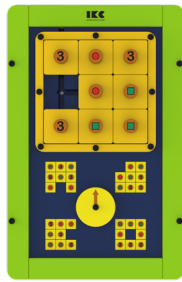

● Playable on one side