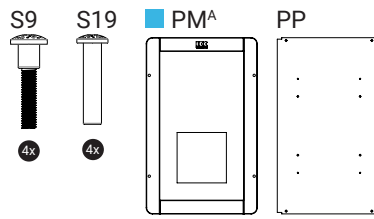

S19

Play Module ■ PM^A ● PM^B

All the play modules need to be mounted 40 cm above the ground. This is for the optimum play comfort.

1.1 Play Module

Required tools

2.1 Play Module with FM Frame ● PM^B

To put a playmodule on a FM frame, you should remove these slats.

2.2 Play Module install FM Frame ● PM^B

3.1 Play module ■ PM^A ● PM^B

To put a play module on a playsystem, you should remove these slats.

3.2 Play module on play system

Required tools

● PM^B or ■ PM^A

Play module ■ PM^A ● PM^B

All the play modules needs to be mounted 40 cm above the ground. This is for the optimum play comfort.

4.1 Install play module on play tower

Required tools

5.1 Install FM Frame to play module ● PM^B

To put a playmodule on a FM frame, you should remove these slats.