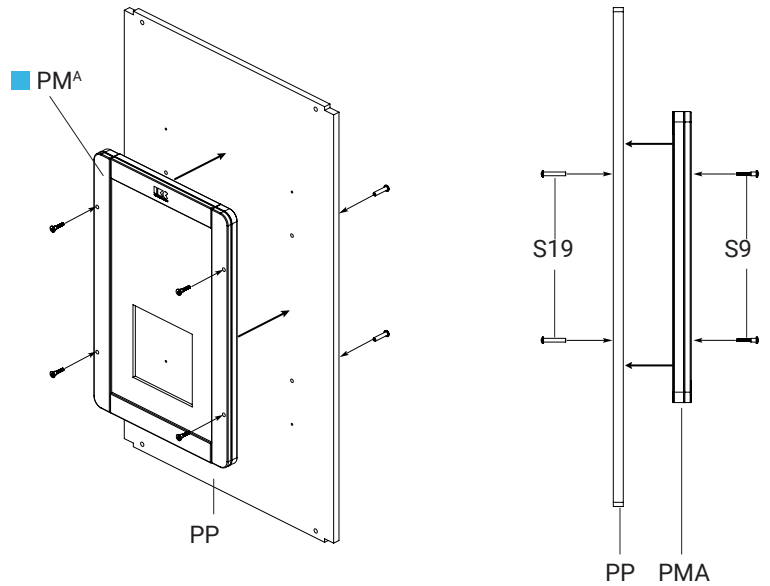

S19

Play Module ■ PM^A ● PM^B

All the play modules need to be mounted 40 cm above the ground. This is for the optimum play comfort.

1.1 Play Module

Required tools

2.1 Play Module with FM Frame ● PM^B

To put a playmodule on a FM frame, you should remove these slats.

2.2 Play Module install FM Frame ● PM^B

3.1 Play module ■ PM^A ● PM^B

To put a play module on a playsystem, you should remove these slats.

3.2 Play module on play system

Required tools

● PM^B or ■ PM^A

Play module ■ PM^A ● PM^B

All the play modules needs to be mounted 40 cm above the ground. This is for the optimum play comfort.

4.1 Install play module on play tower

Required tools

5.1 Install FM Frame to play module ● PM^B

To put a playmodule on a FM frame, you should remove these slats.