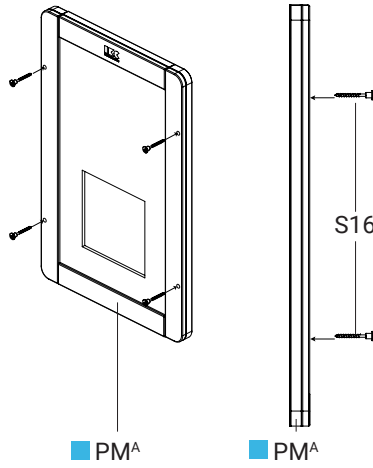

S19

Play Module ■ PM^A ● PM^B

All the play modules need to be mounted 40 cm above the ground. This is for the optimum play comfort.

1.1 Play Module

Required tools

2.1 Play Module with FM Frame ● PM^B

To put a playmodule on a FM frame, you should remove these slats.